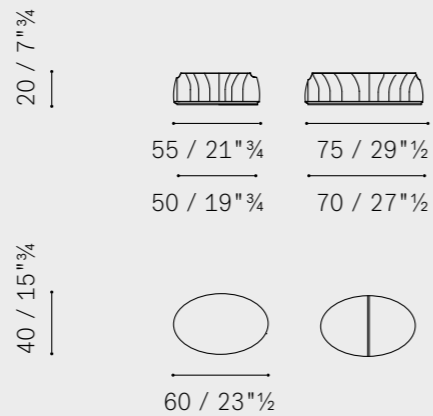

Pet Collection — Travel Plaid

Pet Collection — Dog Bed | Size M