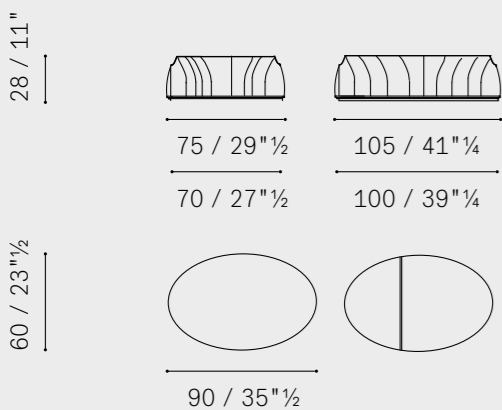

Pet Collection — Sofa Plaid

Pet Collection

Pet Collection — Dog Bed | Size L